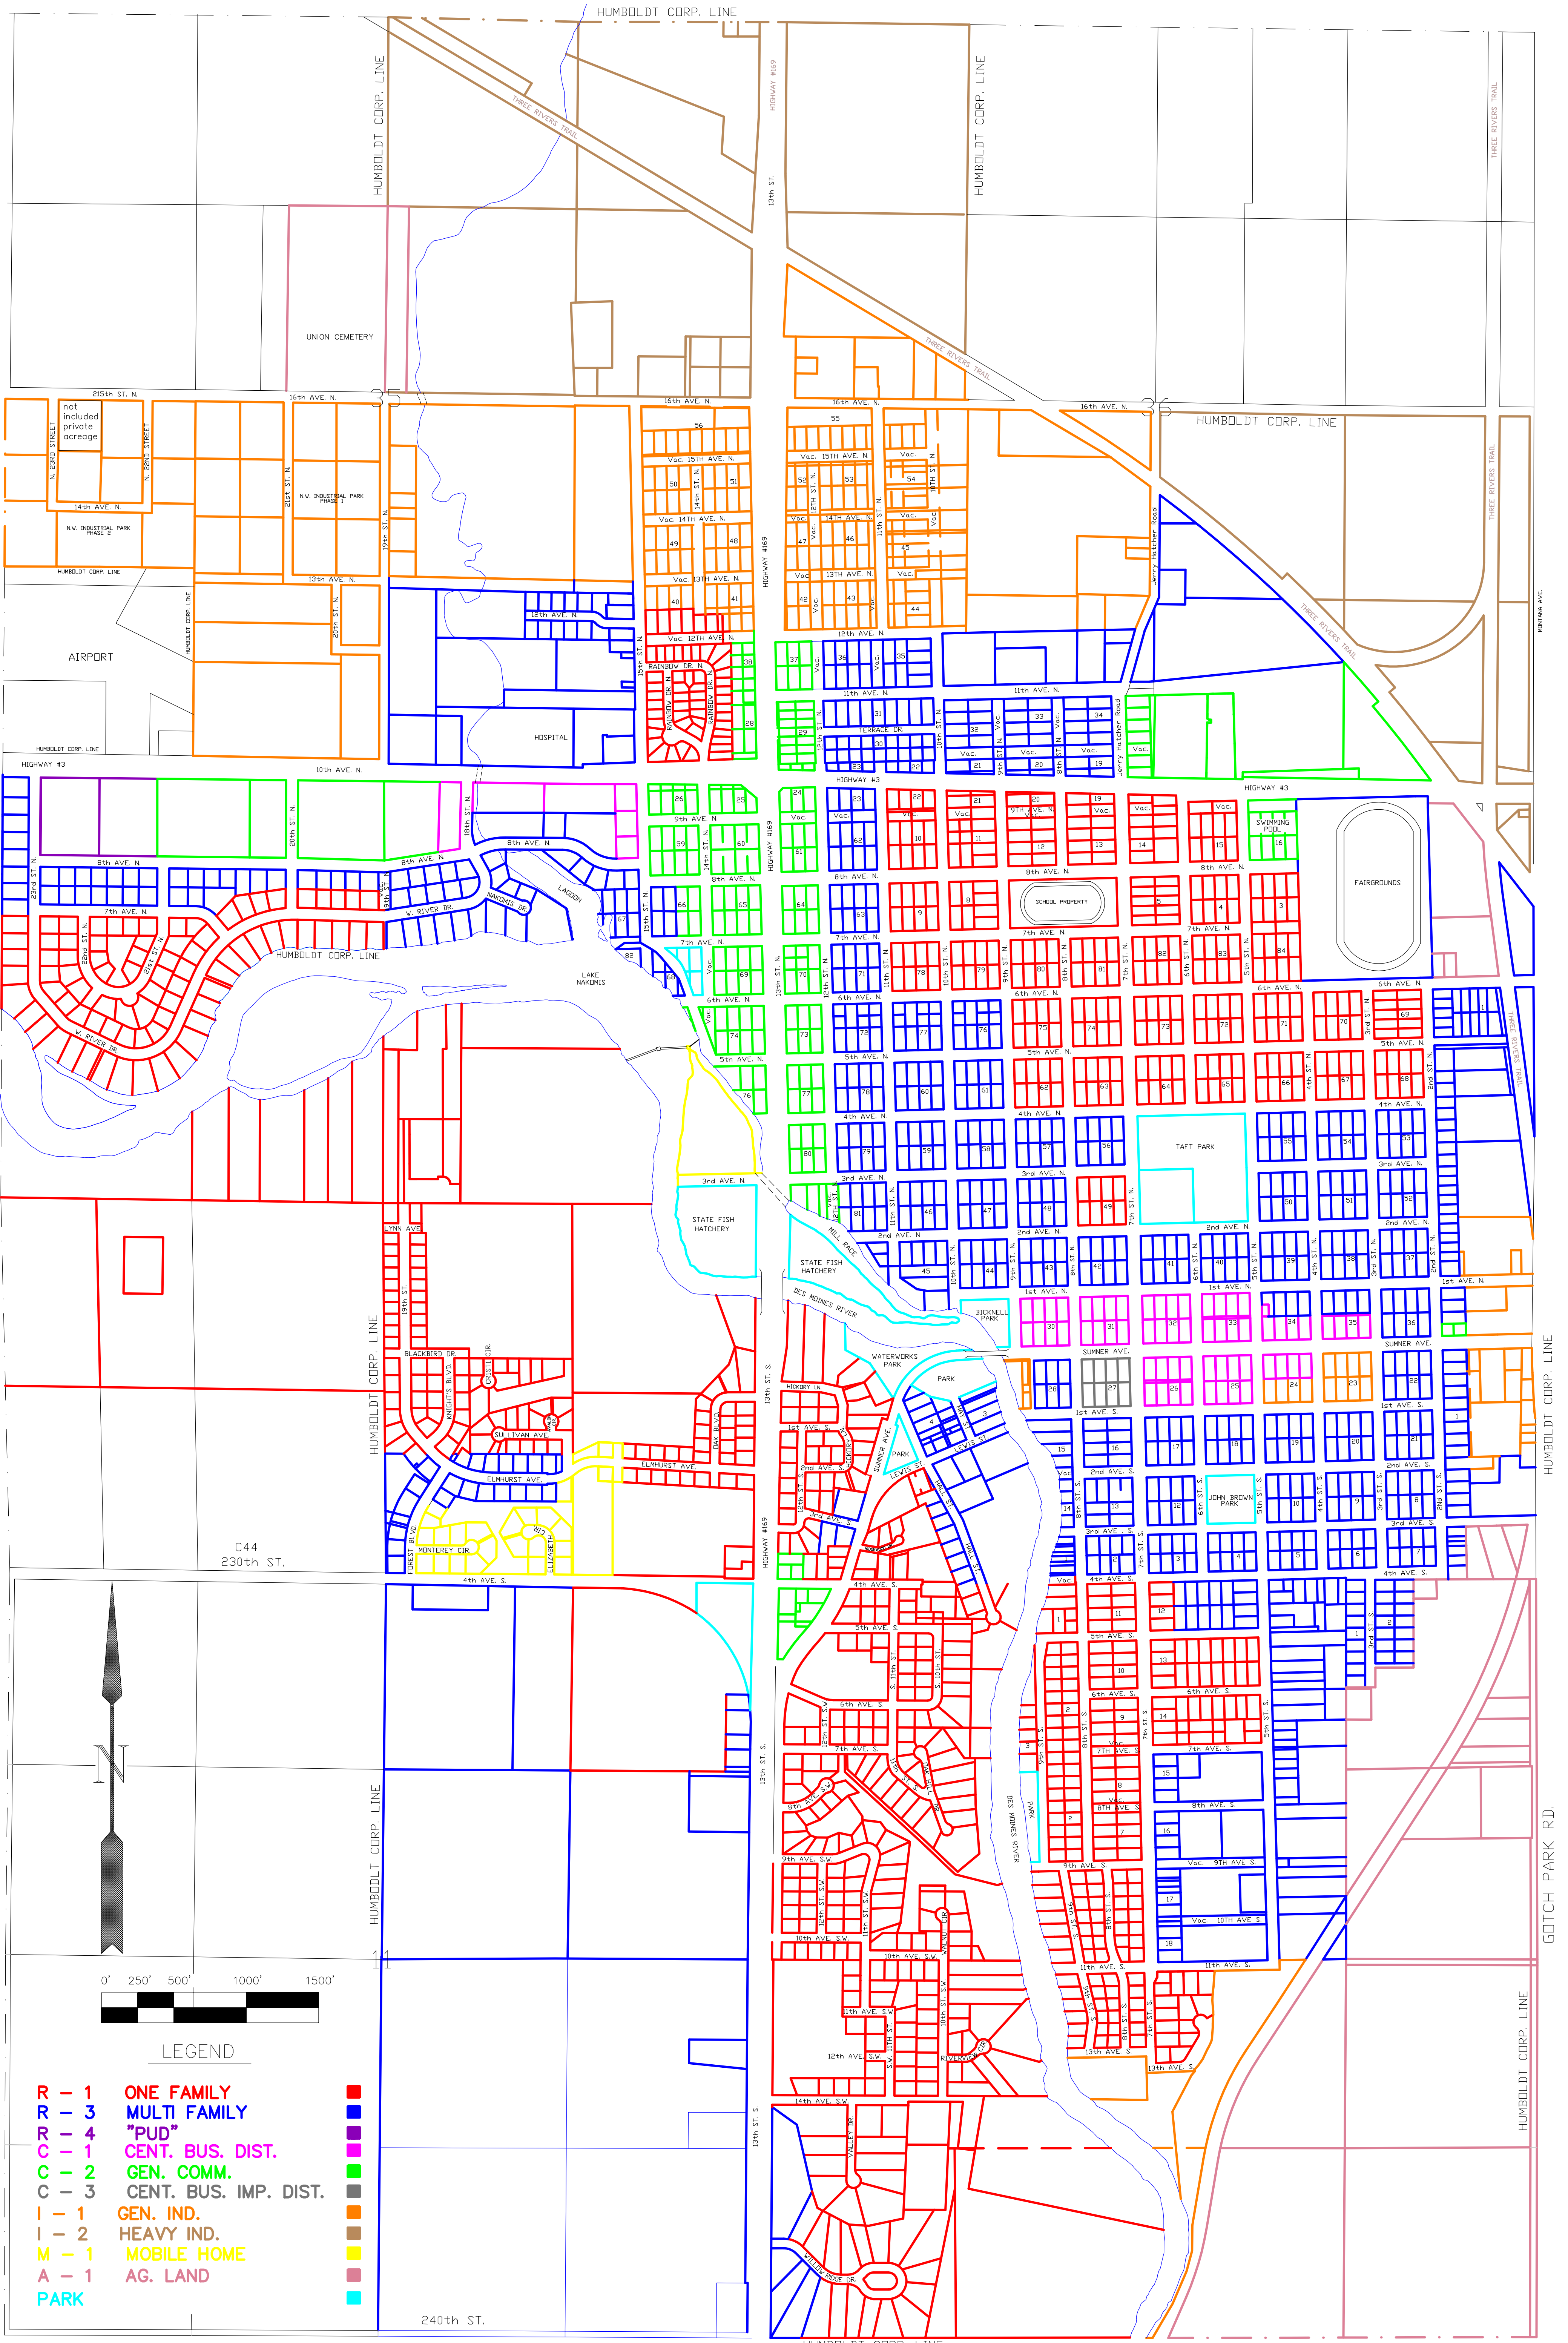

# HUMBOLDT, IOWA ZONING MAP

## LEGEND

- |       |                       |   |
|-------|-----------------------|---|
| R - 1 | ONE FAMILY            | ■ |
| R - 3 | MULTI FAMILY          | ■ |
| R - 4 | "PUD"                 | ■ |
| C - 1 | CENT. BUS. DIST.      | ■ |
| C - 2 | GEN. COMM.            | ■ |
| C - 3 | CENT. BUS. IMP. DIST. | ■ |
| I - 1 | GEN. IND.             | ■ |
| I - 2 | HEAVY IND.            | ■ |
| M - 1 | MOBILE HOME           | ■ |
| A - 1 | AG. LAND              | ■ |
| PARK  |                       | ■ |